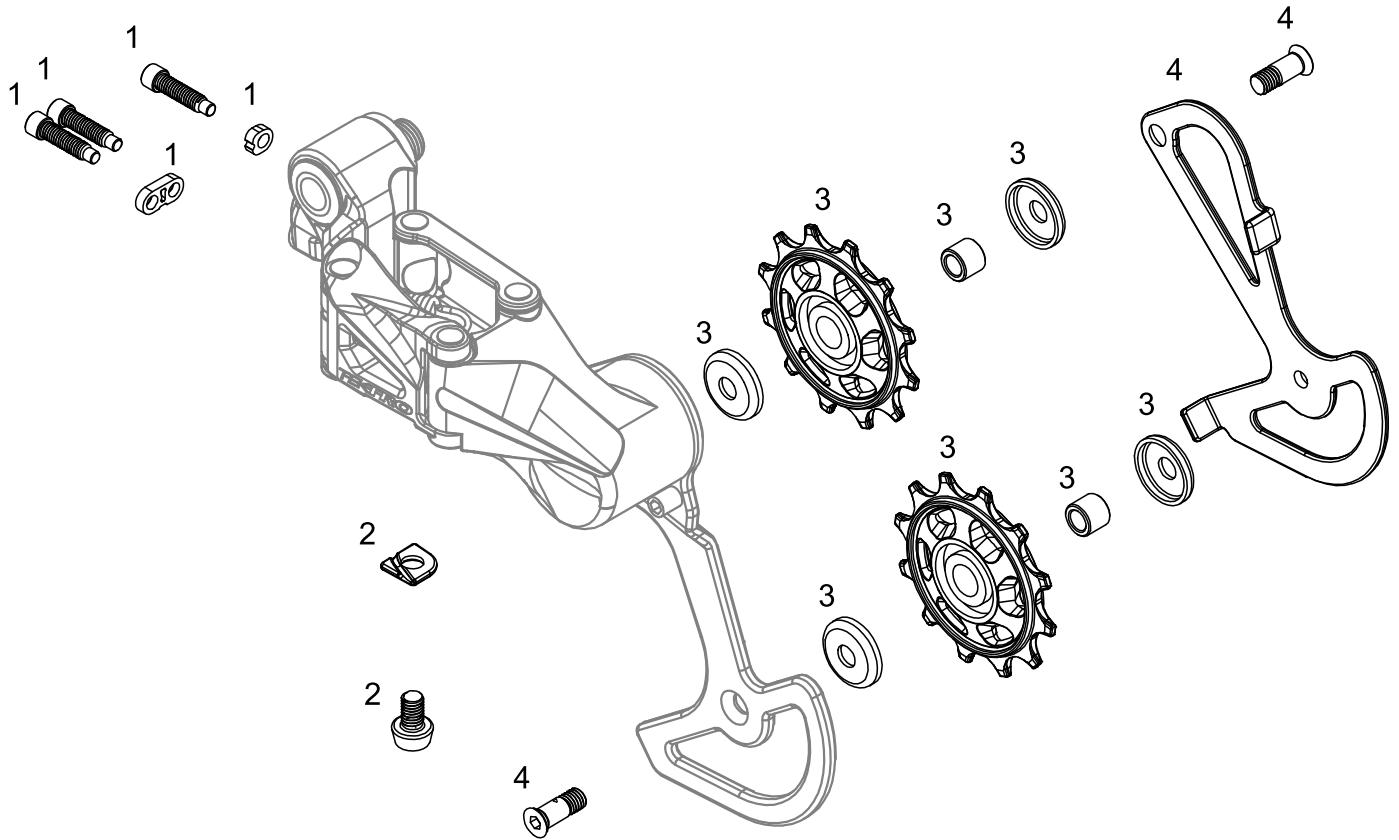

## RD-T5100-S REAR DERAILLEUR

NO.	PART NUMBER	DESCRIPTION	TORQUE
1	ABOT001013	REAR DERAILLEUR B-ADJUST & LIMIT SCREW KITS	
2	ABOT001135	CABLE ANCHOR REPLACEMENT KITS	4-6Nm
3	ABOT001132	JOCKEY WHEEL REPLACEMENT KITS	2.5Nm
4	ABOT001134	CAGE REPLACEMENT KITS	2.5Nm