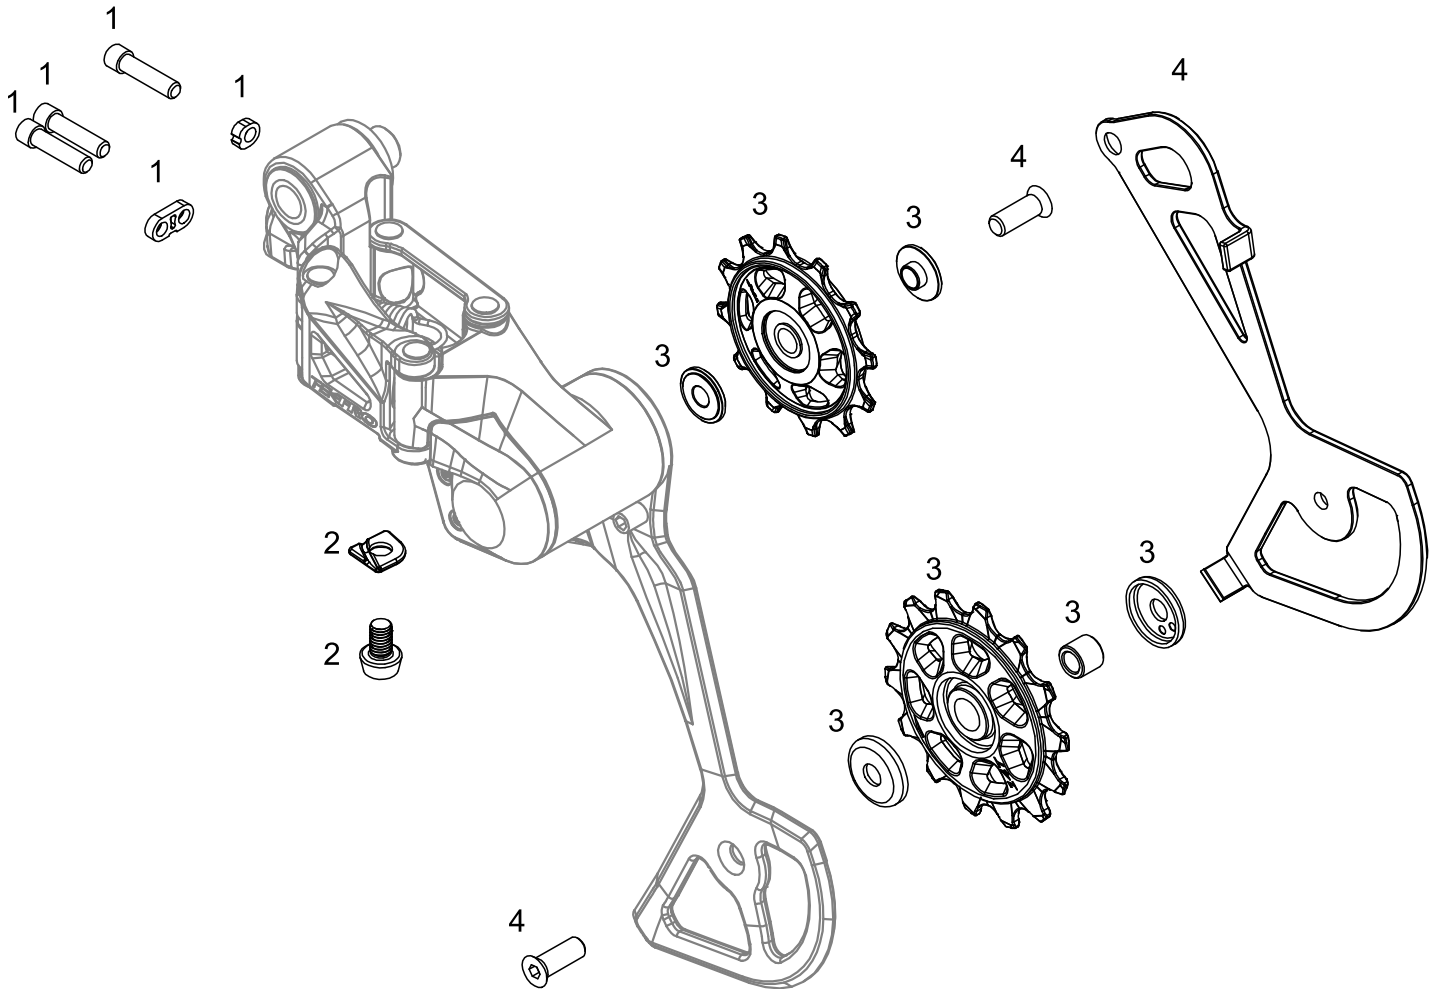

# RD-M5100-L REAR DERAILLEUR

NO.	PART NUMBER	DESCRIPTION	TORQUE
1	ABOT001013	REAR DERAILLEUR B-ADJUST & LIMIT SCREW KIT	
2	ABOT001135	CABLE ANCHOR REPLACEMENT KITS	4-6Nm
3	ABOT001131	JOCKEY WHEEL REPLACEMENT KITS	2.5Nm
4	ABOT001133	INNER CAGE REPLACEMENT KITS	2.5Nm