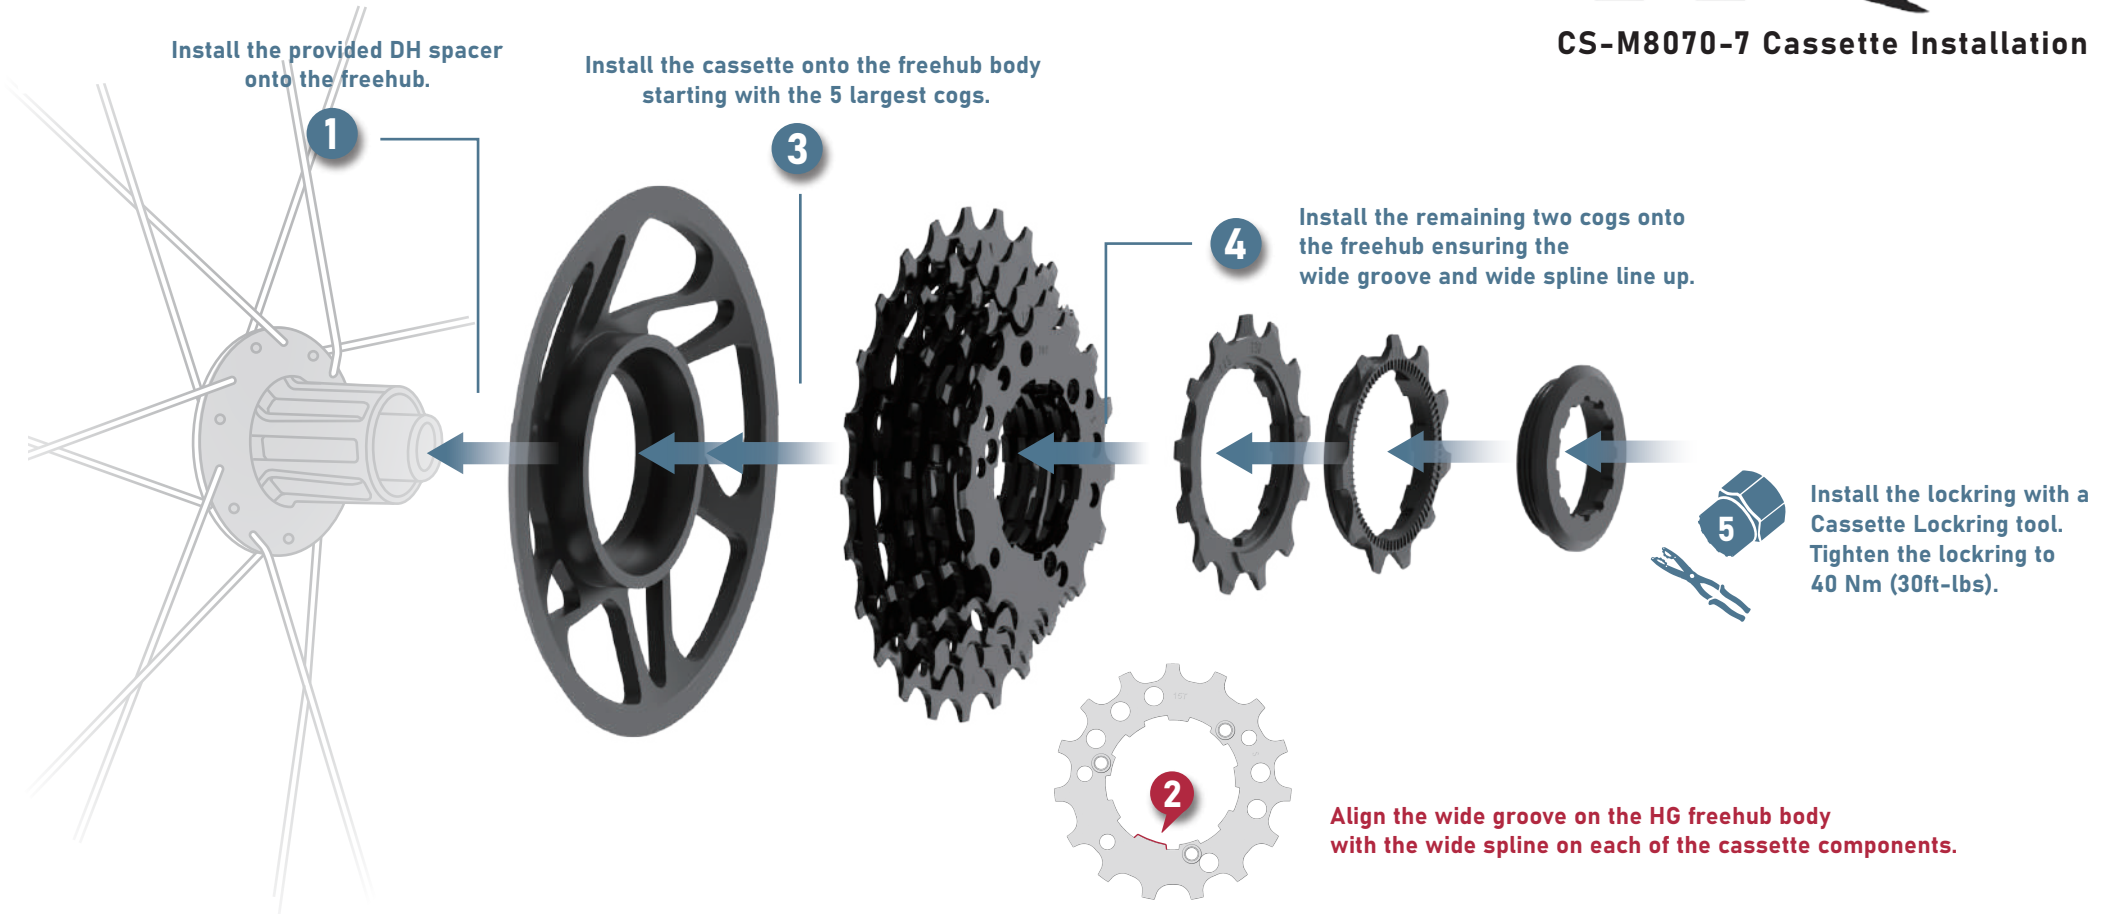

CS-M8070-7 Cassette Installation

***CS-M8070-7 is only compatible with the HG freehub. Check the following chart to confirm whether a spacer is needed.**

Freehub Body Requirement			
Cassette		Freehub Body	
Gearing	Model	Standard 8/9/10 Speed	Road 11 Speed
11-24t (7spd)	CS-M8070-7	No Spacers needed	1.85mm Spacer required