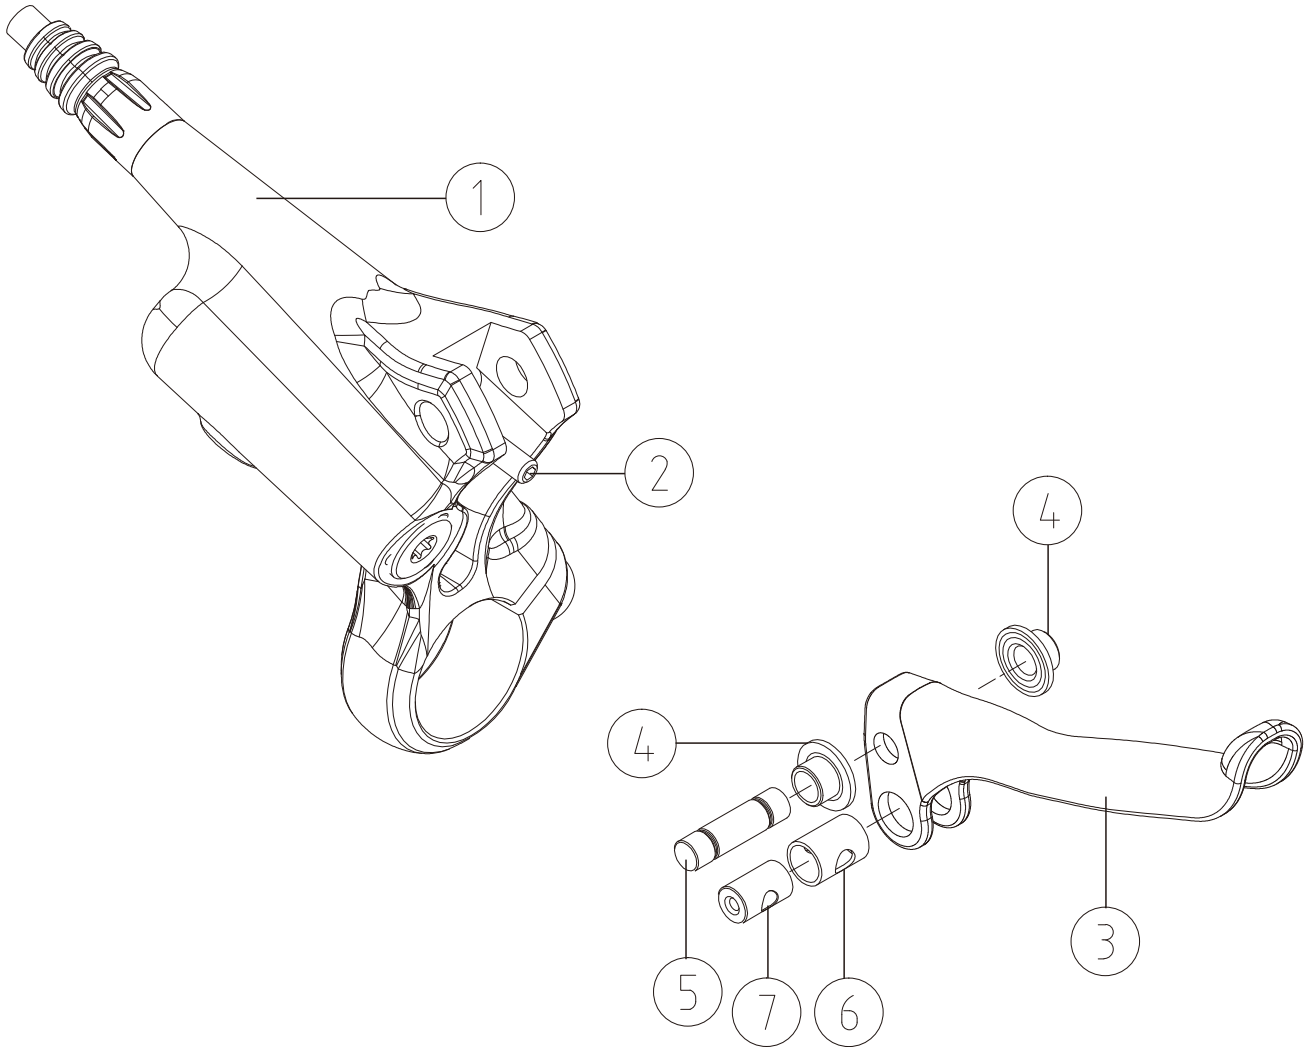

Lever-Road

INDEX

	Series	Model No.	Lever	TEKTRO Code No.		Page
Road	-	HD-R510	HD3.D	L	IH3D224B22B11	LR-501
				R	IH3D214B22B11	
	-	HD-R310	HD3.C	L	IH3C224B22B13	LR-301
				R	IH3C214B22B13	

HD-R510

HD3.D Lever Set - Left Hand
 Code No: IH3D224B22B11

HD3.D Lever Set - Right Hand
 Code No: IH3D214B22B11

Item No.	TEKTRO Code No.	Description	Surface-treatment	Q'ty
1		HD3.3 Bracket Set	Black	1
2	0038H13206B1	HD1.3 Lever Retainer	ED Black	1
3	5023H38212B1	HD3.8 Lever Blade	Black	1
4	0043H30210G	HD3.0 $\varnothing 5 \times \varnothing 6.5 \times 1$ Washer	Gray	2
5	0038H30216B	HD3.0 $\varnothing 5 \times 19.4$ Lever Axle	UCP Black	1
6	0055D12200B	DA1.2 Bushing	Black	1
7	0038H13216B	HD1.3 Lever Holder	UCP Black	1

HD-R310

HD3.C Lever Set - Left Hand
Code No: IH3C224B22B13

HD3.C Lever Set - Right Hand
Code No: IH3C214B22B13

Item No.	TEKTRO Code No.	Description	Surface-treatment	Q'ty
1	-	HD3.2 Bracket Set	Black	1
2	0038H13206B1	HD1.3 Lever Retainer	ED Black	1
3	5023H38212B1	HD3.8 Lever Blade	Black	1
4	0043H30210G	HD3.0 $\varnothing 5 \times \varnothing 6.5 \times 1$ Washer	Gray	2
5	0038H30216B	HD3.0 $\varnothing 5 \times 19.4$ Lever Axle	UCP Black	1
6	0055D12200B	DA1.2 Bushing	Black	1
7	0038H13216B	HD1.3 Lever Holder	UCP Black	1